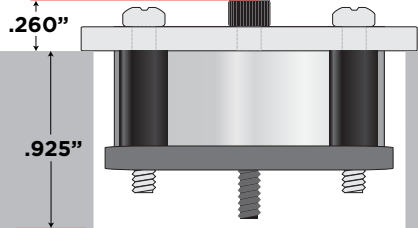

# FLAT BASE

# RAISED BASE

PICKGUARD

MIN. HEIGHT

MAX. HEIGHT

MIN. HEIGHT

MAX. HEIGHT

**TK SMITH C.A.R. POLE PIECE PICKUP**

TKSMITHGUITARS © 2013