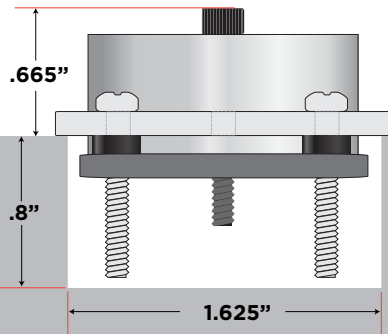

# RAISED BASE

PICKGUARD

MIN. HEIGHT

MAX. HEIGHT

MIN. HEIGHT

MAX. HEIGHT

**TK SMITH C.A.R. POLE PIECE PICKUP**

TKSMITHGUITARS © 2013