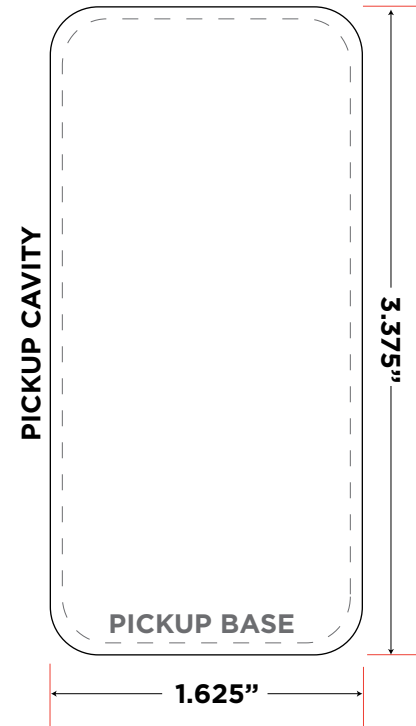

# FLAT BASE

# RAISED BASE

PICKGUARD

MIN. HEIGHT

MAX. HEIGHT

MIN. HEIGHT

MAX. HEIGHT

**TK SMITH C.A.R. POLE PIECE PICKUP**

TKSMITHGUITARS © 2013