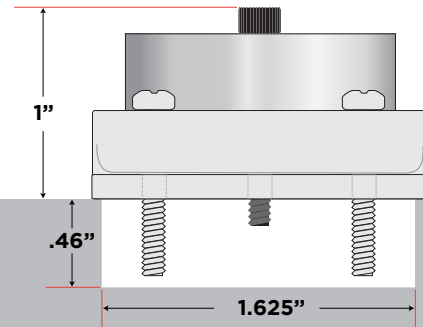

# RAISED BASE

PICKGUARD

MIN. HEIGHT

MAX. HEIGHT

MIN. HEIGHT

MAX. HEIGHT

**TK SMITH C.A.R. POLE PIECE PICKUP**

TKSMITHGUITARS © 2013