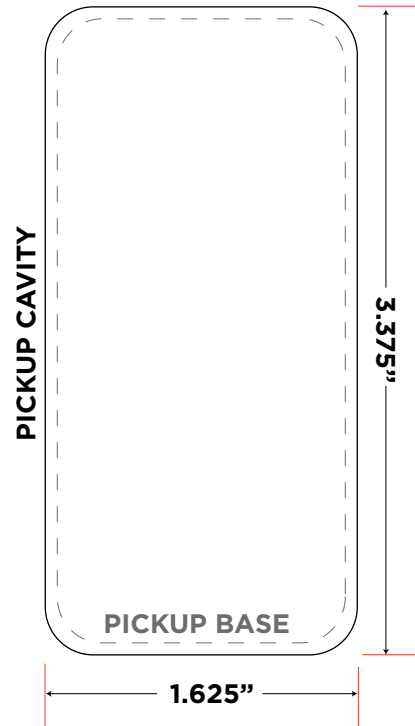

# FLAT BASE

# RAISED BASE

PICKGUARD

MIN. HEIGHT

MAX. HEIGHT

MIN. HEIGHT

MAX. HEIGHT

**TK SMITH C.A.R. POLE PIECE PICKUP**

TKSMITHGUITARS © 2013