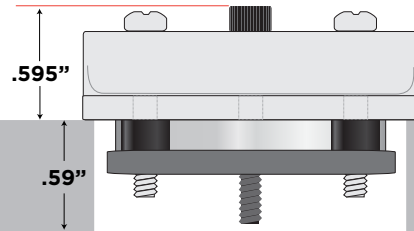

# RAISED BASE

PICKGUARD

MIN. HEIGHT

MAX. HEIGHT

MIN. HEIGHT

MAX. HEIGHT

**TK SMITH C.A.R. POLE PIECE PICKUP**

TKSMITHGUITARS © 2013